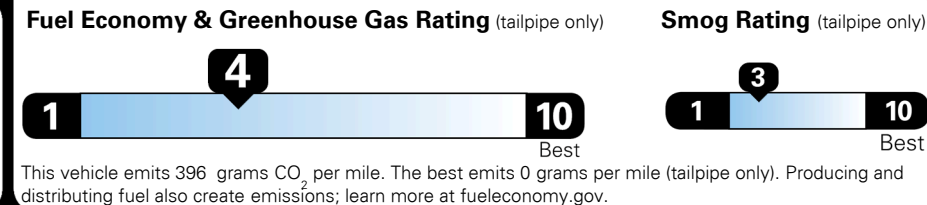

Manufacturer's Suggested Retail Price: **$26,550.00**

ADDED FEATURES:

*Carpeted Floor Mats	$125.00
*Cargo Net	$50.00
*Reversible Cargo Tray	$100.00
*Mud Guards	$120.00
*Rear Bumper Appliqué	$70.00
*Wheel Locks	$55.00

Inland Freight & Handling : $980.00
Total Price : $28,050.00

EPA DOT Fuel Economy and Environment

Gasoline Vehicle

Fuel Economy

22 MPG
combined city/hwy

21 MPG
city

25 MPG
highway

4.5 gallons per 100 miles

Small SUVs range from 18 to 37 MPG. The best vehicle rates 136 MPGe.

You spend $1,500
more in fuel costs over 5 years compared to the average new vehicle.

Annual fuel cost $1,650

Actual results will vary for many reasons, including driving conditions and how you drive and maintain your vehicle. The average new vehicle gets 27 MPG and costs $6,750 to fuel over 5 years. Cost estimates are based on 15,000 miles per year at $ 2.40 per gallon. MPGe is miles per gasoline gallon equivalent. Vehicle emissions are a significant cause of climate change and smog.

fueleconomy.gov

Calculate personalized estimates and compare vehicles

Manufacturer's suggested retail price includes manufacturer's recommended pre-delivery service. Gasoline license and title fees state and local taxes and dealer installed options and accessories are not included in the manufacturer's suggested retail price. This label has been affixed to this vehicle by Hyundai Motor America, pursuant to the requirements of 15 U.S.C. 1231 et seq. which prohibits its removal or alteration prior to delivery to the ultimate purchaser.

PARTS CONTENT INFORMATION FOR VEHICLE IN THIS CARLINE:
U.S./CANADIAN PARTS CONTENT: 1 %
MAJOR SOURCES OF FOREIGN PARTS CONTENT: KOREA: 95 %

Note: Parts content does not include final assembly, distribution, or other non-parts costs.

FOR THIS VEHICLE:
FINAL ASSEMBLY POINT: ULSAN, KOREA
COUNTRY OF ORIGIN:
ENGINE: KOREA
TRANSMISSION: KOREA

198 A 2088VGLOVI